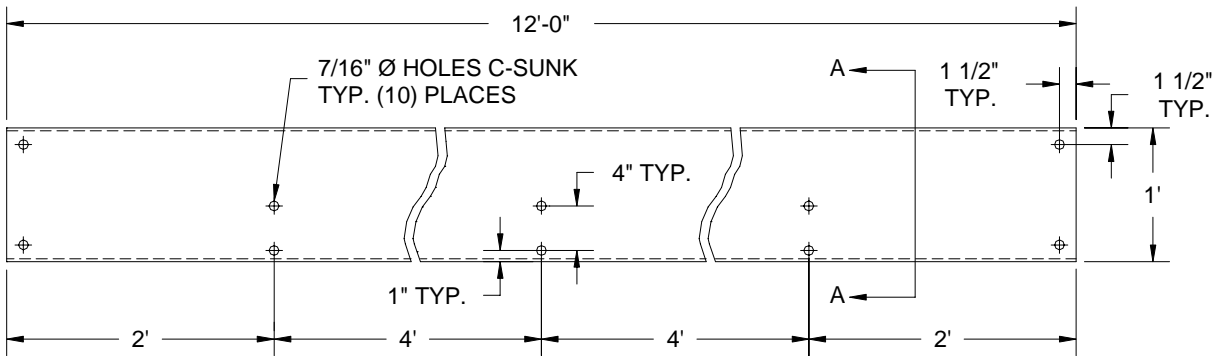

FLANGED BAFFLE DETAIL
 1/4" THK. BAFFLE PLATE COLOR - AQUA

THIS PRINT IS THE PROPERTY OF MOLDED FIBER GLASS/WATER TREATMENT ("MFG"), AND MAY NOT BE REPRODUCED, COPIED, OR DISCLOSED TO ANY THIRD PARTY, IN WHOLE OR IN PART WITHOUT PERMISSION OF MFG, UNLESS OTHERWISE STATED IN WRITING. THE DRAWINGS AND INFORMATION CONTAINED HEREON ARE NOT BINDING ON MFG AND MFG HEREBY DISCLAIMS ALL WARRANTIES, EXPRESSED OR IMPLIED WITH RESPECT TO THE PRODUCTS AND SPECIFICATIONS WHICH ARE DEPICTED IN THIS DRAWING, INCLUDING IMPLIED WARRANTIES MERCHANTABILITY PRODUCTS AND SPECIFICATIONS WHICH ARE DEPICTED IN THE DRAWINGS, INCLUDING IMPLIED WARRANTIES MERCHANTABILITY AND FITNESS FOR PURPOSE.