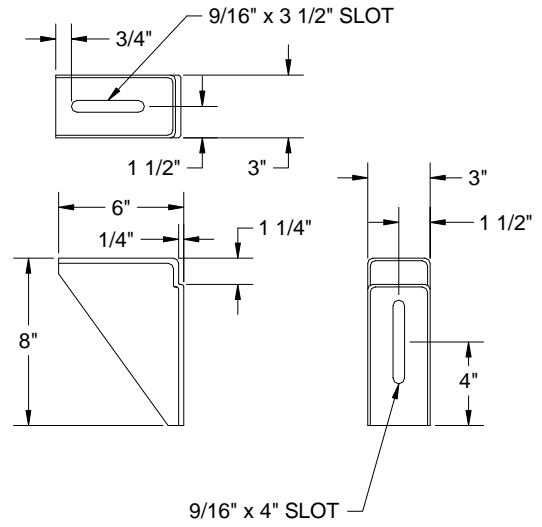

**UPPER "L" BAFFLE SUPPORT BRACKET DETAIL**

3/8" THK. COLOR - AQUA

**LOWER BAFFLE SUPPORT BRACKET DETAIL**

1/4" THK. COLOR - AQUA

THIS PRINT IS THE PROPERTY OF MOLDED FIBER GLASS/WATER TREATMENT ("MFG"), AND MAY NOT BE REPRODUCED, COPIED, OR DISCLOSED TO ANY THIRD PARTY, IN WHOLE OR IN PART WITHOUT PERMISSION OF MFG, UNLESS OTHERWISE STATED IN WRITING. THE DRAWINGS AND INFORMATION CONTAINED HEREON ARE NOT BINDING ON MFG AND MFG HEREBY DISCLAIMS ALL WARRANTIES, EXPRESSED OR IMPLIED WITH RESPECT TO THE PRODUCTS AND SPECIFICATIONS WHICH ARE DEPICTED IN THIS DRAWING, INCLUDING IMPLIED WARRANTIES MERCHANTABILITY PRODUCTS AND SPECIFICATIONS WHICH ARE DEPICTED IN THE DRAWINGS, INCLUDING IMPLIED WARRANTIES MERCHANTABILITY AND FITNESS FOR PURPOSE.

REVISION REV. B	DATE 08/11/00	TITLE:  L-SHAPED UPPER BAFFLE SUPPORT DETAIL	
DWG. NO. L-BRKT. UPPER	DWN BY		
PART NO.	N/A		