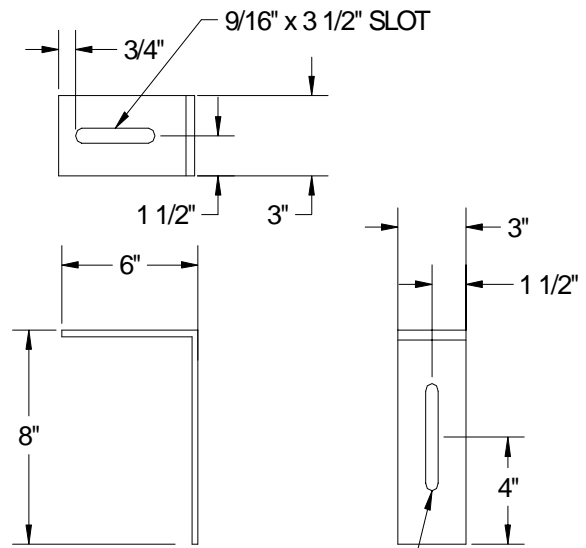

9/16" x 3 1/2" SLOT

**UPPER "L" BAFFLE SUPPORT  
BRACKET DETAIL**

3/8" THK. COLOR - AQUA

9/16" x 4" SLOT

**LOWER "L" BAFFLE SUPPORT  
BRACKET DETAIL**

3/8" THK. COLOR - AQUA

THIS PRINT IS THE PROPERTY OF MOLDED FIBER GLASS/WATER TREATMENT ("MFG"), AND MAY NOT BE REPRODUCED, COPIED, OR DISCLOSED TO ANY THIRD PARTY, IN WHOLE OR IN PART WITHOUT PERMISSION OF MFG, UNLESS OTHERWISE STATED IN WRITING. THE DRAWINGS AND INFORMATION CONTAINED HEREON ARE NOT BINDING ON MFG AND MFG HEREBY DISCLAIMS ALL WARRANTIES, EXPRESSED OR IMPLIED WITH RESPECT TO THE PRODUCTS AND SPECIFICATIONS WHICH ARE DEPICTED IN THIS DRAWING, INCLUDING IMPLIED WARRANTIES MERCHANTABILITY PRODUCTS AND SPECIFICATIONS WHICH ARE DEPICTED IN THE DRAWINGS, INCLUDING IMPLIED WARRANTIES MERCHANTABILITY AND FITNESS FOR PURPOSE.

REVISION REV. B	DATE 08/11/00	TITLE:  UPPER & LOWER L-SHAPED BAFFLE SUPPORT BRACKET DETAILS	
DWG. NO. L-BRKT	DWN BY		
PART NO.	N/A		